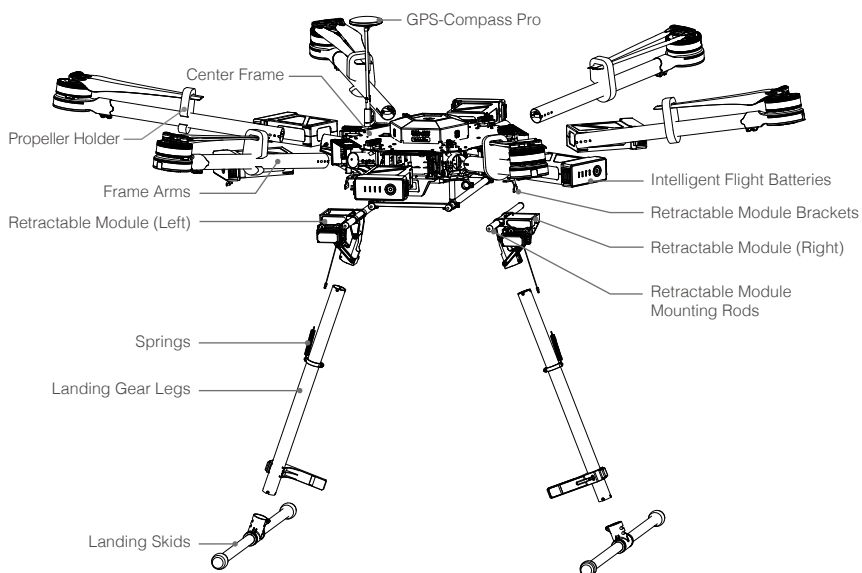

Exploded View